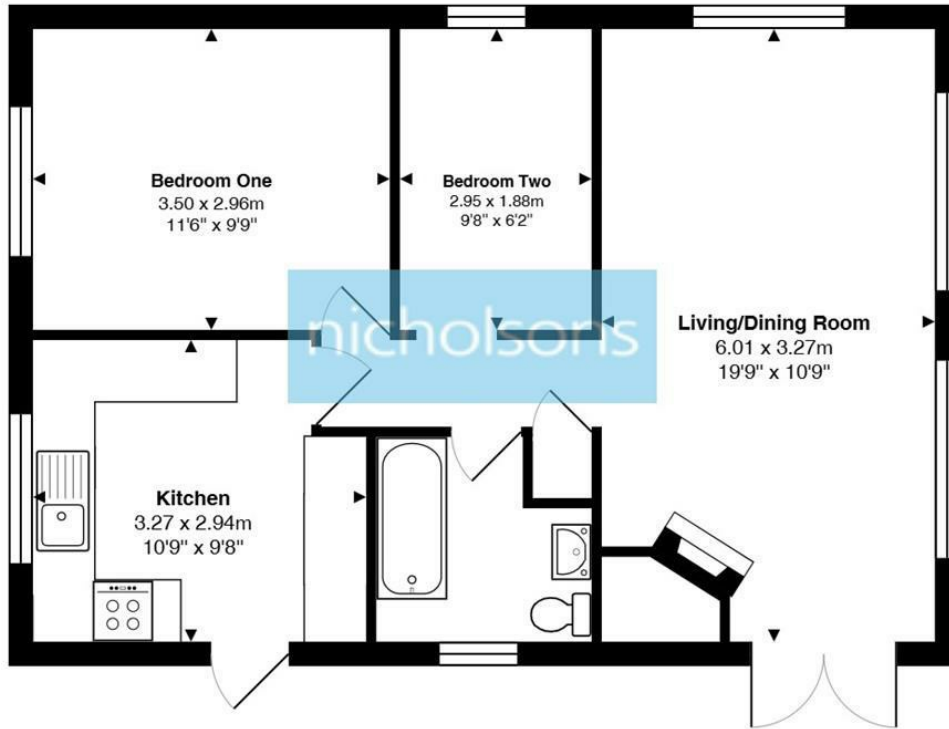

nicholsons

Rustic Glen, Grange Estate
Fleet, GU52

£199,950

nicholsonsproperty.co.uk

Floorplan

Rustic Glen - Mobile Home

All measurements are approximate and for display purposes only

Area Map